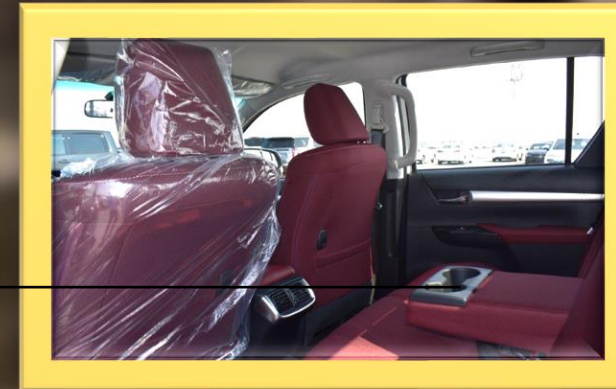

REAR AC VENT

**MULTI INFO
DISPLAY**

**CENTRE ARM
REST WITH
CUP HOLDER**

INTERIOR FEATURES

CONSOLE BOX-CONSOLE BOX W/SOFT LID
FR. SEAT-FR. SEAT BELT 3PELRX2 W/PT & FL
VERTICAL SEAT ADJUSTER - W/ DRIVER
REAR SEAT- REAR SEAT BELT-
3PELRX2+2PNRX1
HEAD REST- WITH (2 NO.)
CENTRE ARMREST- W/ CUP HOLDER
DIGITAL CLOCK
INNER REAR VIEW MIRROR-DAY/NIGHT
SEAT MATERIAL- SUPERIOR FABRIC
SEATING CAPACITY- 5
SUN VISOR- DRIVER (W/HOLDER) + P
(W/MIRROR & LID)