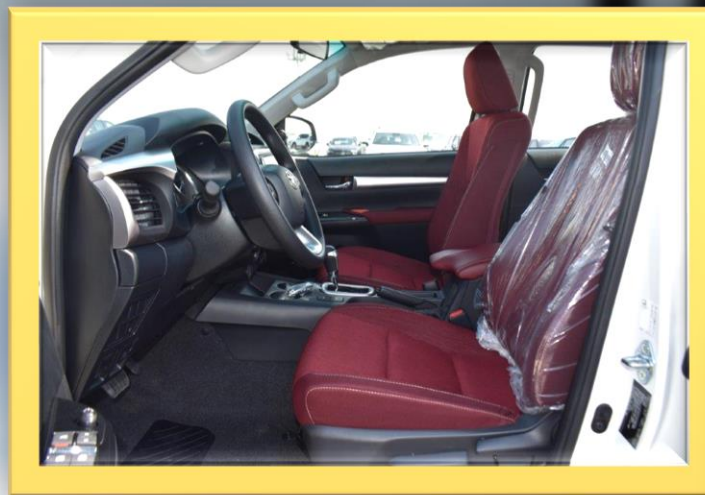

REAR AC VENT

**MULTI INFO
DISPLAY**

**CENTRE ARM
REST WITH
CUP HOLDER**

INTERIOR FEATURES

CONSOLE BOX-CONSOLE BOX W/SOFT LID
FR. SEAT-FR. SEAT BELT 3PELRX2 W/PT & FL
VERTICAL SEAT ADJUSTER - W/ DRIVER
REAR SEAT- REAR SEAT BELT-
3PELRX2+2PNRX1
HEAD REST- WITH (2 NO.)
CENTRE ARMREST- W/ CUP HOLDER
DIGITAL CLOCK
INNER REAR VIEW MIRROR-DAY/NIGHT
SEAT MATERIAL- SUPERIOR FABRIC
SEATING CAPACITY- 5
SUN VISOR- DRIVER (W/HOLDER) + P
(W/MIRROR & LID)

ELECTRICAL FEATURES

TACHOMETER

AUTO AIR CONDITIONER WITH REAR AC VENTS

ANTENNA-SHORT POLE

SMART ENTRY + PUSH BUTTON START

AUDIO- 8" PREMIUM DISPLAY AUDIO W/ DVD, USB, AUX, BT, 6 SPK

KEYLESS ENTRY

METER ILLUMINATION CONTROL