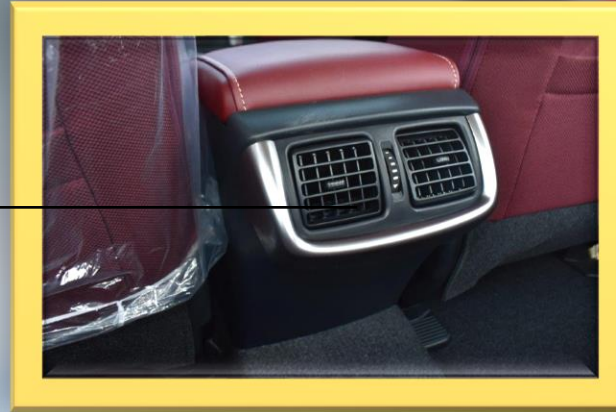

REAR AC VENT

**MULTI INFO
DISPLAY**

**CENTRE ARM
REST WITH
CUP HOLDER**

INTERIOR FEATURES

CONSOLE BOX-CONSOLE BOX W/SOFT LID
FR. SEAT-FR. SEAT BELT 3PELRX2 W/PT & FL
VERTICAL SEAT ADJUSTER - W/ DRIVER
REAR SEAT- REAR SEAT BELT-
3PELRX2+2PNRX1
HEAD REST- WITH (2 NO.)
CENTRE ARMREST- W/ CUP HOLDER
DIGITAL CLOCK
INNER REAR VIEW MIRROR-DAY/NIGHT
SEAT MATERIAL- SUPERIOR FABRIC
SEATING CAPACITY- 5
SUN VISOR- DRIVER (W/HOLDER) + P
(W/MIRROR & LID)